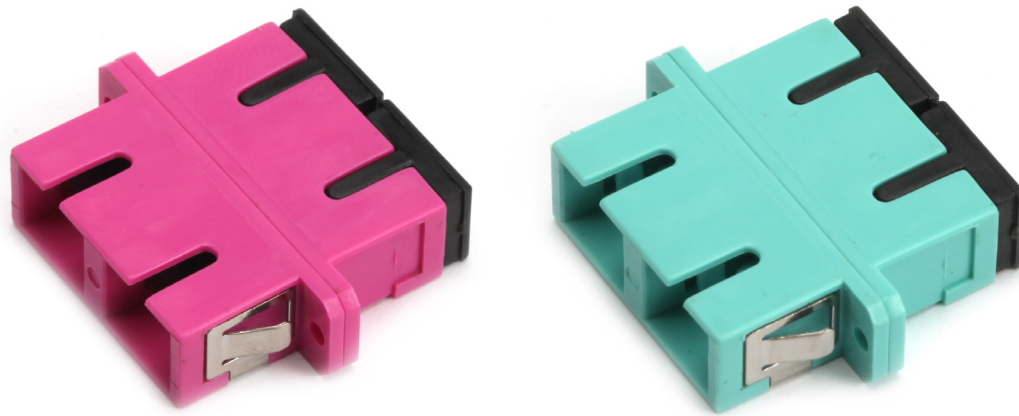

## FIBER OPTIC ADAPTERS

#### SC/PC SM DX PLASTIC ADAPTER

Art No  
FO-06P11N1D01S

#### SC/APC SM DX PLASTIC ADAPTER

Art No  
FO-06P31N1D01A