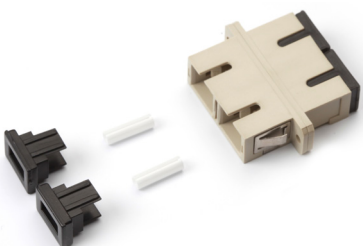

SC/PC MM DX PLASTIC ADAPTER

Art No
FO-06P21N1D01M