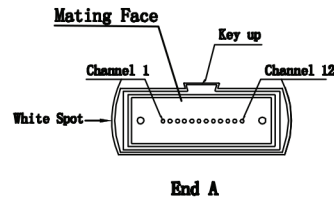

REV	DESCRIPTION	ENG.BY	DATE
A	Initial Release	Peter.Tang	2018-11-15

8	LC DX Connector (Erika Violet)	6
7	Designation Labels	6
6	2.0mm DX Furcation Tubing	6
5	Breakout Transition	1
4	3.0mm MPO Female Connector (Erika Violet)	1
3	MPO Connector Boot (Black)	1
2	Serial Number Label	1
1	12F LSZH OM4 3.0mm Micro Cable Single Jacket (Erika Violet)	1
Item No	Description	Qty.

Optical Performance Index

Parameter	Type	MPO/PC	LC/PC
Wavelength		850nm&1300nm	
IL		≤0.6dB	≤0.3dB
RL		>20dB	>35dB

PART NO.		PART NAME:			REV
		MPO/PC (F)-LC/PC/12F/OM4/3.0/XXXM			A0
Length<0.5m	-0/+100mm	CHECK: M.G	DWG NO:	UNIT: mm	ACALE: 1:1
0.5m≤Length<5m	-0/+150mm	APPR: YES	DATE: 13/06/2018	SHEET 1/1	THIRD ANGLE PROJECTION
5m≤Length<20m	-0/+200mm				
Length≥20m	+/-1%				