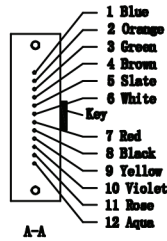

REV	DESCRIPTION	ENG.BY	DATE
A	Initial Release	Peter.Tang	2018-11-15

8	LC DX Connector (Erika Violet)	6
7	Designation Labels	6
6	2.0mm DX Furcation Tubing	6
5	Breakout Transition	1
4	3.0mm MPO Female Connector (Erika Violet)	1
3	MPO Connector Boot (Black)	1
2	Serial Number Label	1
1	12F LSZH OM4 3.0mm Micro Cable Single Jacket (Erika Violet)	1
Item No	Description	Qty.

Optical Performance Index

Parameter	Type	MPO/PC	LC/PC
Wavelength		850nm&1300nm	
IL		≤0.6dB	≤0.3dB
RL		>20dB	>35dB

PART NO.		PART NAME:			REV
		MPO/PC (F)-LC/PC/12F/OM4/3.0/XXXM			A0
Length<0.5m	-0/+100mm	CHECK: M.G	DWG NO:	UNIT: mm	ACALE: 1:1
0.5m≤Length<5m	-0/+150mm	APPR: YES	DATE: 13/06/2018	SHEET 1/1	THIRD ANGLE PROJECTION
5m≤Length<20m	-0/+200mm				
Length≥20m	+/-1%				