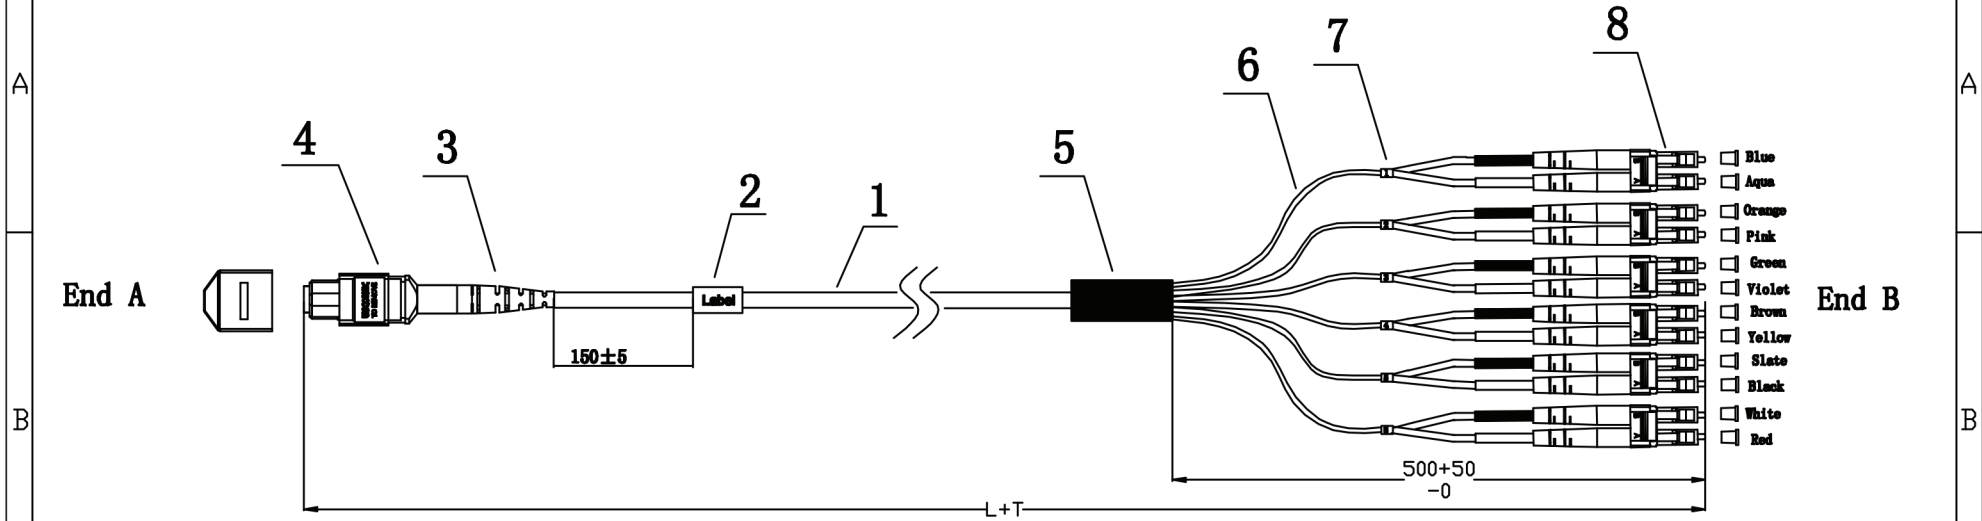

REV	DESCRIPTION	ENG.BY	DATE
A	Initial Release	Peter.Tang	2018-11-15

8	LC DX Connector (Erika Violet)	6
7	Designation Labels	6
6	2.0mm DX Furcation Tubing	6
5	Breakout Transition	1
4	3.0mm MPO Female Connector (Erika Violet)	1
3	MPO Connector Boot (Black)	1
2	Serial Number Label	1
1	12F LSZH OM4 3.0mm Micro Cable Single Jacket (Erika Violet)	1
Item No	Description	Qty.

Optical Performance Index

Parameter	Type	MPO/PC	LC/PC
Wavelength		850nm&1300nm	
IL		≤0.6dB	≤0.3dB
RL		>20dB	>35dB

PART NO.		PART NAME:			REV
		MPO/PC (F)-LC/PC/12F/OM4/3.0/XXXM			A0
Length<0.5m	-0/+100mm	CHECK: M.G	DWG NO:	UNIT: mm	ACALE: 1:1
0.5m≤Length<5m	-0/+150mm	APPR: YES	DATE: 13/06/2018	SHEET 1/1	THIRD ANGLE PROJECTION
5m≤Length<20m	-0/+200mm				
Length≥20m	+/-1%				