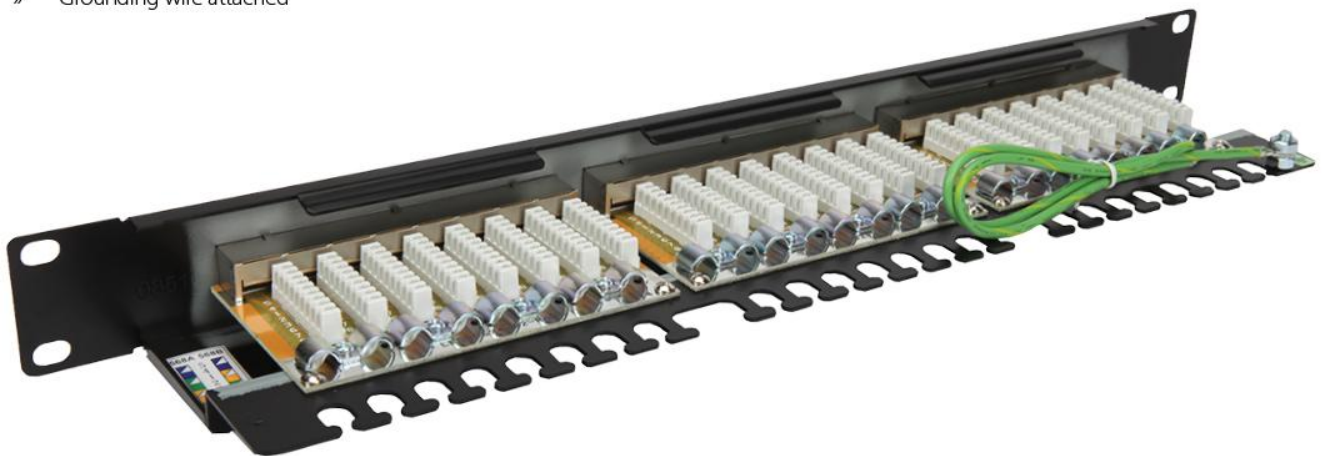

CAT6 24 PORT S/FTP FAST ETHERNET PATCH PANELS (IDC Type)

TTAF Category 6 S/FTP tray type patch panel has standard surpassing transmission performance. It supports bandwidth up to and beyond 250MHz and passes ANSI/TIA-568C.2 Category 6 performance standard.

FEATURES

- » Tray type patch panel
- » UL 1863 Safety Listed
- » Printed labels for port identification
- » Grounding wire attached

Art No

Product Description

FO-SP-4000-T24PC6

1U 24 Port S/FTP Cat6 Patchpanel (110 Krone IDC Closed)